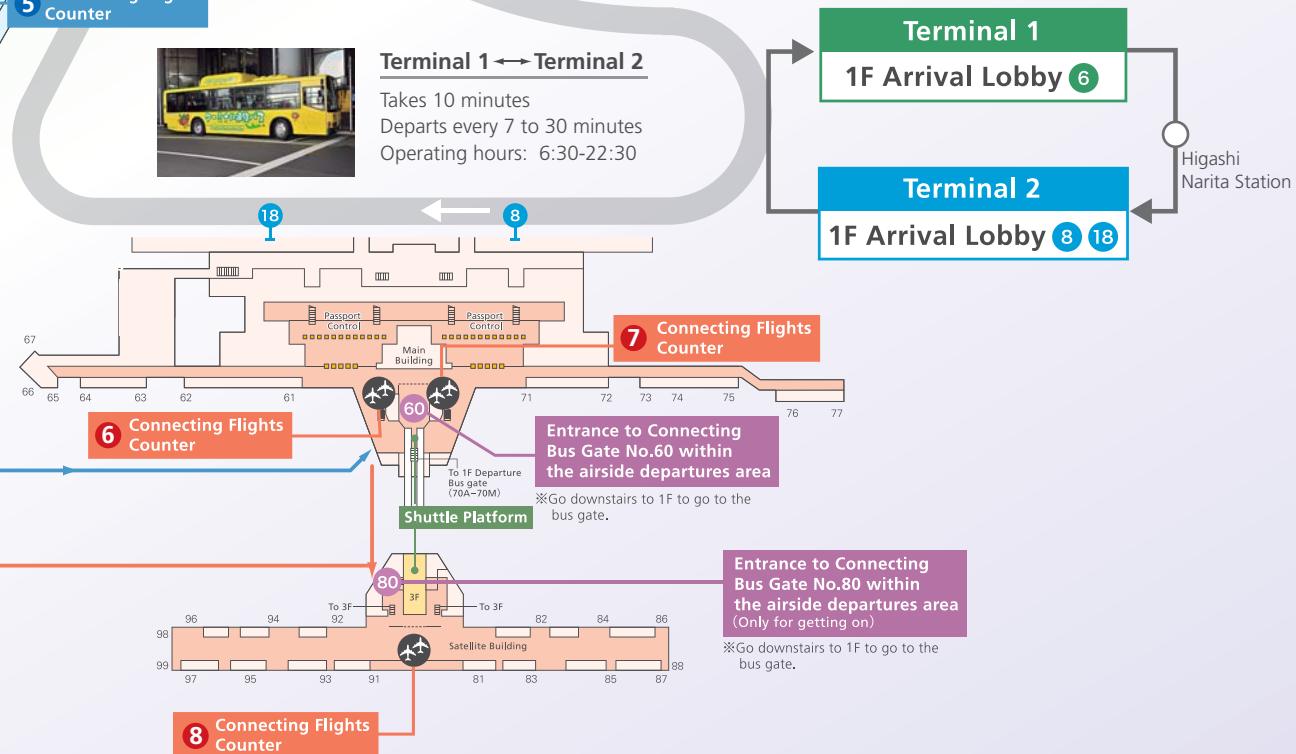

Overall View of Narita Airport / Transit Map

Moving within the Airside Departures Area

Terminal 1 → Terminal 2

Terminal 2 → Terminal 1

Moving within the Landside Departures Area

Narita Airport has two terminals: Terminal 1 and Terminal 2. The distance between the terminals is about 1.5 kilometers. Check the arrival/departure terminal of your flight with the airline in advance. Some code-share flights may operate from a different terminal than that listed below. Please confirm the correct terminal with the airline in advance.

- Counters from 1 to 5 and 6 to 8 with a mark are connecting flights counters.
- For the details of airline companies, please access Narita International Airport's website.