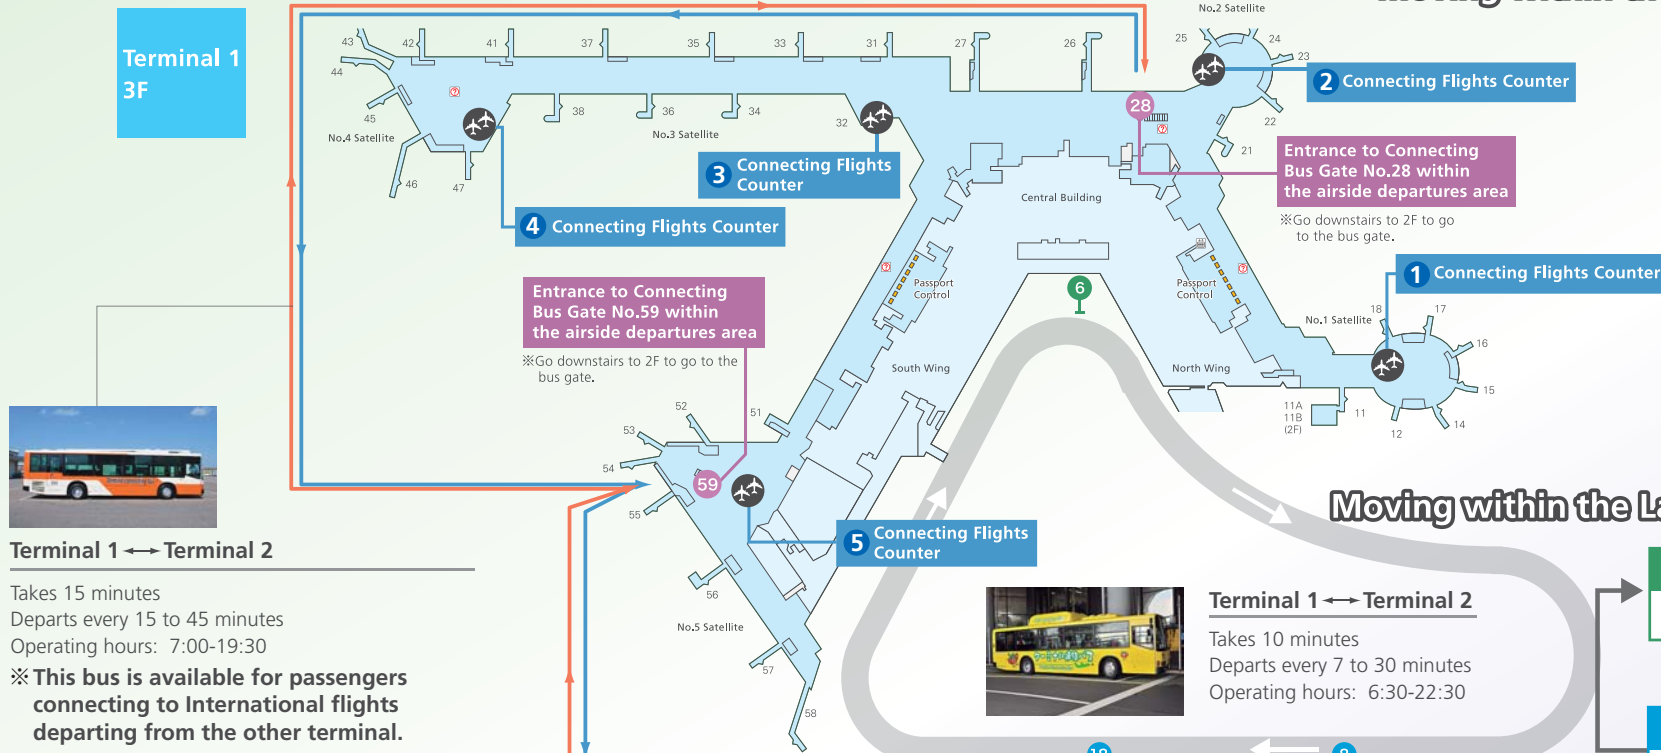

Overall View of Narita Airport / Transit Map

Moving within the Airside Departures Area

Terminal 1 → Terminal 2

Terminal 2 → Terminal 1

Moving within the Landside Departures Area

Narita Airport has two terminals: Terminal 1 and Terminal 2. The distance between the terminals is about 1.5 kilometers. Check the arrival/departure terminal of your flight with the airline in advance. Some code-share flights may operate from a different terminal than that listed below. Please confirm the correct terminal with the airline in advance.

- Counters from 1 to 5 and 6 to 8 with a mark are connecting flights counters.
- For the details of airline companies, please access Narita International Airport's website.