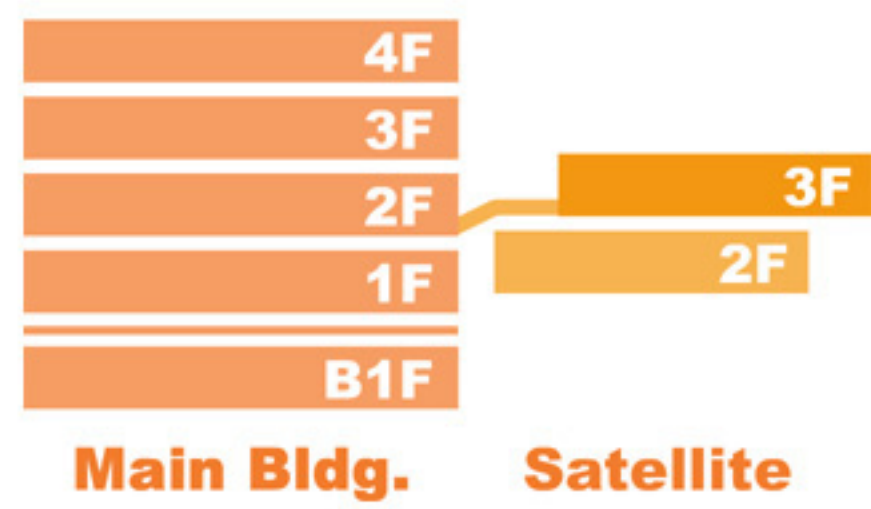

Satellite

- Shops & Services
- Service Counters

- | | | |
|--|---|---|
|  Information |  Meeting Point |  Dayrooms & Showers |
|  Elevator |  Connecting Flights |  Children's Playroom |
|  Rest Room |  Bank/Money Exchange |  Railway |
|  Audio Video Room |  Post Office |  Observation Deck |
|  Nursery |  Baggage Delivery | |
|  Smoking Area |  Baggage Storage | |