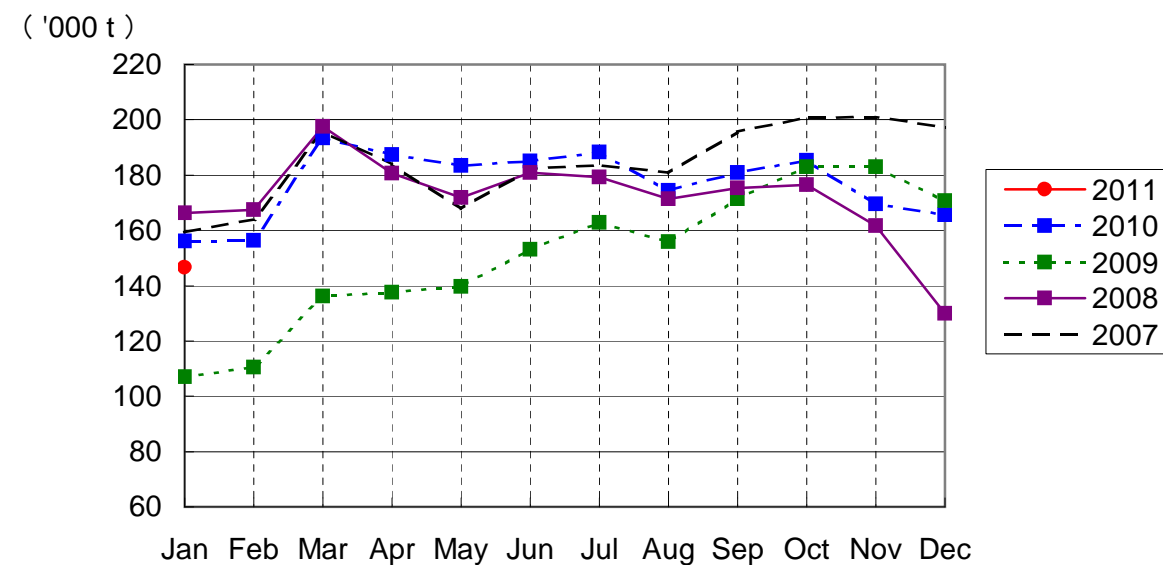

CARGO
(International)