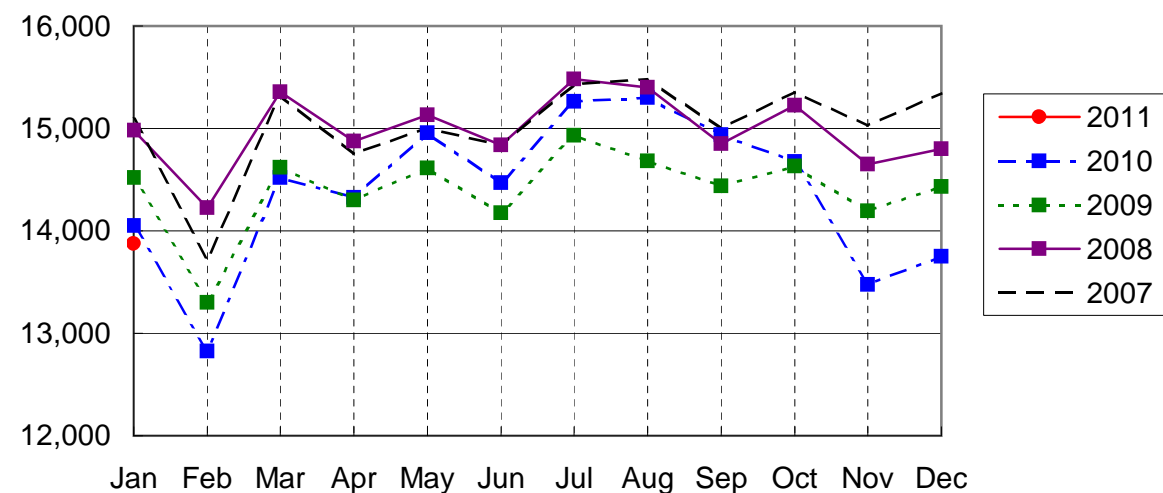

AIRCRAFT MOVEMENTS
(International)