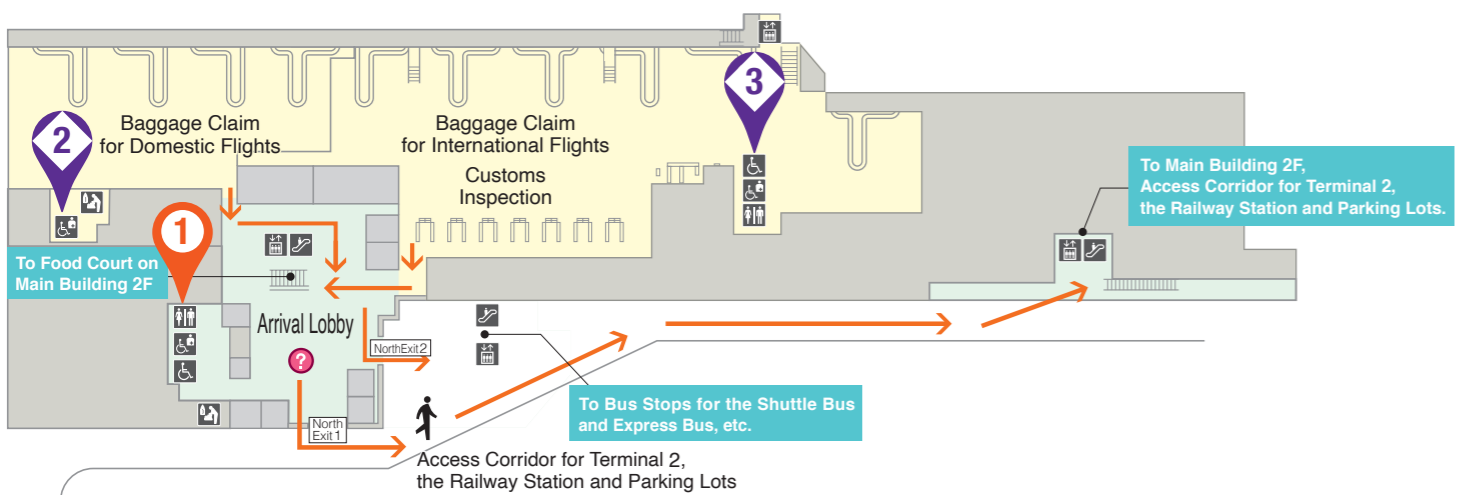

Main Building
1F
Terminal 3

Main Bldg. 1F

	Type	All gender	Ostomate	Care bed	Diaper changing table	Door	Flush button location (when seated)	Hand rail
1 Near Information Counter	Wheelchair OK Toilet					Manual	Right Left	R: L-shaped rail, L: Flip-up rail L: L-shaped rail, R: Flip-up rail
2 Within Domestic Baggage Claim Area	Wheelchair OK Toilet					Manual	Right Left	R: L-shaped rail, L: Flip-up rail L: L-shaped rail, R: Flip-up rail
3 Within International Baggage Claim Area	Wheelchair OK Toilet					Manual	Right Left	R: L-shaped rail, L: Flip-up rail L: L-shaped rail, R: Flip-up rail

Before Customs
After Passport Control
After Domestic Check-in

Kids Park is not a daycare center. Children must be accompanied by an adult at all times.

Main Bldg. 2F

	Type	All gender	Ostomate	Care bed	Diaper changing table	Door	Flush button location (when seated)	Hand rail
4 Behind Oversized Baggage Inspection Area	Wheelchair OK Toilet					Manual	Right	R: L-shaped rail, L: Flip-up rail
5 Near Counter W	Wheelchair OK Toilet					Manual	Right Left	R: L-shaped rail, L: Flip-up rail L: L-shaped rail, R: Flip-up rail
6 Near ATMs	Wheelchair OK Toilet					Manual	Right Left	R: L-shaped rail, L: Flip-up rail L: L-shaped rail, R: Flip-up rail
7 Near HAKATA ITTENMON	Wheelchair OK Toilet					Manual	Right Left	R: L-shaped rail, L: Flip-up rail L: L-shaped rail, R: Flip-up rail
8 Near Security Checkpoint Entrance	Wheelchair OK Toilet					Manual	Right Left	R: L-shaped rail, L: Flip-up rail L: L-shaped rail, R: Flip-up rail
9 Near Gate 150A in Bus Gate Lounge	Wheelchair OK Toilet					Manual	Right Left	R: L-shaped rail, L: Flip-up rail L: L-shaped rail, R: Flip-up rail