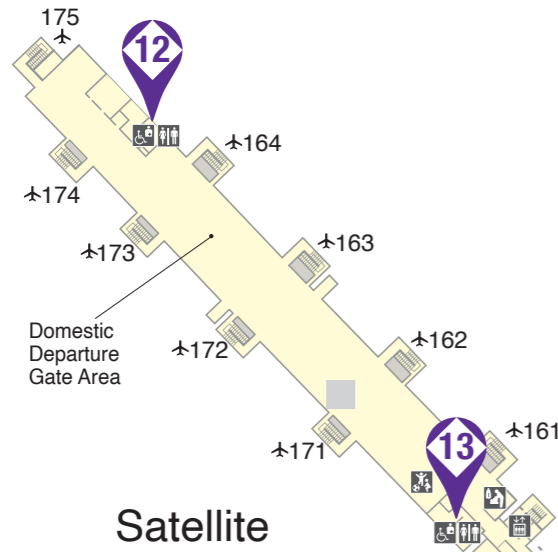

Satellite

Terminal 3

Main Building

3F

Terminal 3