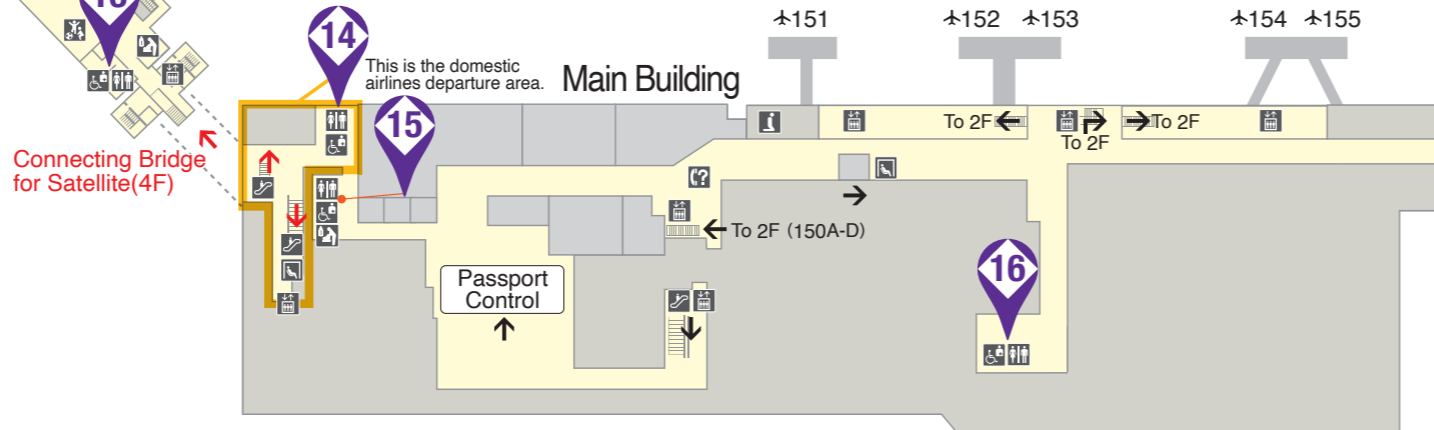

Main Bldg. 2F

	Type	All gender	Ostomate	Care bed	Diaper changing table	Door	Flush button location (when seated)	Hand rail
10 Within Passport Control Area	Wheelchair OK Toilet					Manual	Right Left	R: L-shaped rail, L: Flip-up rail L: L-shaped rail, R: Flip-up rail
11 Near Gate 155 Lounge in Arrival Concourse	Wheelchair OK Toilet					Auto	Right	R: L-shaped rail, L: Flip-up rail

Satellite

Terminal 3

Main Building

3F

Terminal 3

Toilets before Passport Control	Toilets after Passport Control
Information Counter	Intercom
Toilet	Police
Accessible Toilet	Prayer Room
Accessible Toilet (Facilities for ostomates)	Terminal Shuttle Bus Stop
Elevator	When traveling between terminals, please use the free terminal shuttle bus.
Escalator	
Nursery	
Kids Park	
Kids Park is not a daycare center. Children must be accompanied by an adult at all times.	
Quiet Rooms	
Tranquil room for persons with developmental disorders, mental abilities, and mental disorders.	

After Passport Control
 After Domestic Check-in

Terminal Shuttle Bus Stop

Terminal 3

Satellite

Type	All gender	Osto-mate	Care bed	Diaper changing table	Door	Flush button location (when seated)	Hand rail
Wheelchair OK	All gender				Manual	Left	L: L-shaped rail, R: Flip-up rail
Toilet							
Wheelchair OK					Manual	Right	R: L-shaped rail, L: Flip-up rail
Toilet							

Main Bldg. 3F

Type	All gender	Osto-mate	Care bed	Diaper changing table	Door	Flush button location (when seated)	Hand rail
Wheelchair OK					Manual	Right Left	R: L-shaped rail, L: Flip-up rail L: L-shaped rail, R: Flip-up rail
Toilet							
Wheelchair OK					Manual	Right Left	R: L-shaped rail, L: Flip-up rail L: L-shaped rail, R: Flip-up rail
Toilet							
Wheelchair OK					Manual	Right Left	R: L-shaped rail, L: Flip-up rail L: L-shaped rail, R: Flip-up rail
Toilet							