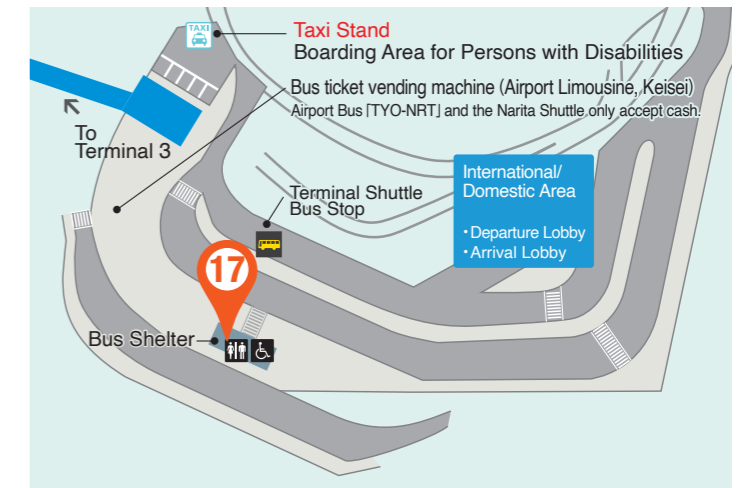

Main Bldg. 2F

	Type	All gender	Ostomate	Care bed	Diaper changing table	Door	Flush button location (when seated)	Hand rail
10 Within Passport Control Area	Wheelchair OK Toilet					Manual	Right Left	R: L-shaped rail, L: Flip-up rail L: L-shaped rail, R: Flip-up rail
11 Near Gate 155 Lounge in Arrival Concourse	Wheelchair OK Toilet					Auto	Right	R: L-shaped rail, L: Flip-up rail

Satellite

Terminal 3

Main Building

3F

Terminal 3

Toilets before Passport Control	Toilets after Passport Control
Information Counter	Intercom
Toilet	Police
Accessible Toilet	Prayer Room
Accessible Toilet (Facilities for ostomates)	Terminal Shuttle Bus Stop
Elevator	When traveling between terminals, please use the free terminal shuttle bus.
Escalator	
Nursery	
Kids Park	
Kids Park is not a daycare center. Children must be accompanied by an adult at all times.	
Quiet Rooms	
Tranquil room for persons with developmental disorders, mental abilities, and mental disorders.	

After Passport Control
 After Domestic Check-in

Terminal Shuttle Bus Stop

Terminal 3

Satellite

Type	All gender	Osto-mate	Care bed	Diaper changing table	Door	Flush button location (when seated)	Hand rail
Wheelchair OK	All gender				Manual	Left	L: L-shaped rail, R: Flip-up rail
Toilet							
Wheelchair OK					Manual	Right	R: L-shaped rail, L: Flip-up rail
Toilet							