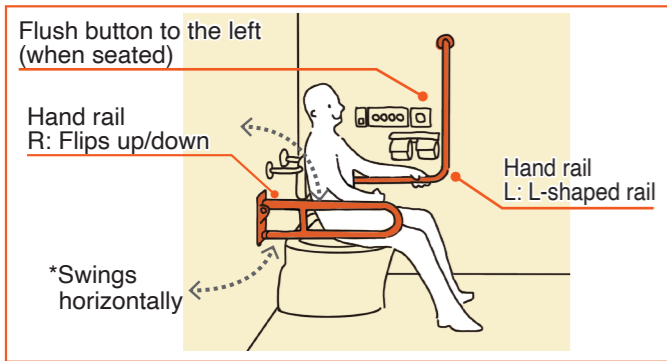

Satellite

Terminal 3

Main Building

3F

Terminal 3

Toilets before Passport Control	Toilets after Passport Control
Information Counter	Intercom
Toilet	Police
Accessible Toilet	Prayer Room
Accessible Toilet (Facilities for ostomates)	Terminal Shuttle Bus Stop
Elevator	When traveling between terminals, please use the free terminal shuttle bus.
Escalator	
Nursery	
Kids Park	
Kids Park is not a daycare center. Children must be accompanied by an adult at all times.	
Quiet Rooms	
Tranquil room for persons with developmental disorders, mental abilities, and mental disorders.	

After Passport Control
 After Domestic Check-in

Terminal Shuttle Bus Stop

Terminal 3

Satellite

Type	All gender	Osto-mate	Care bed	Diaper changing table	Door	Flush button location (when seated)	Hand rail
Wheelchair OK	All gender				Manual	Left	L: L-shaped rail, R: Flip-up rail
Toilet							
Wheelchair OK					Manual	Right	R: L-shaped rail, L: Flip-up rail
Toilet							