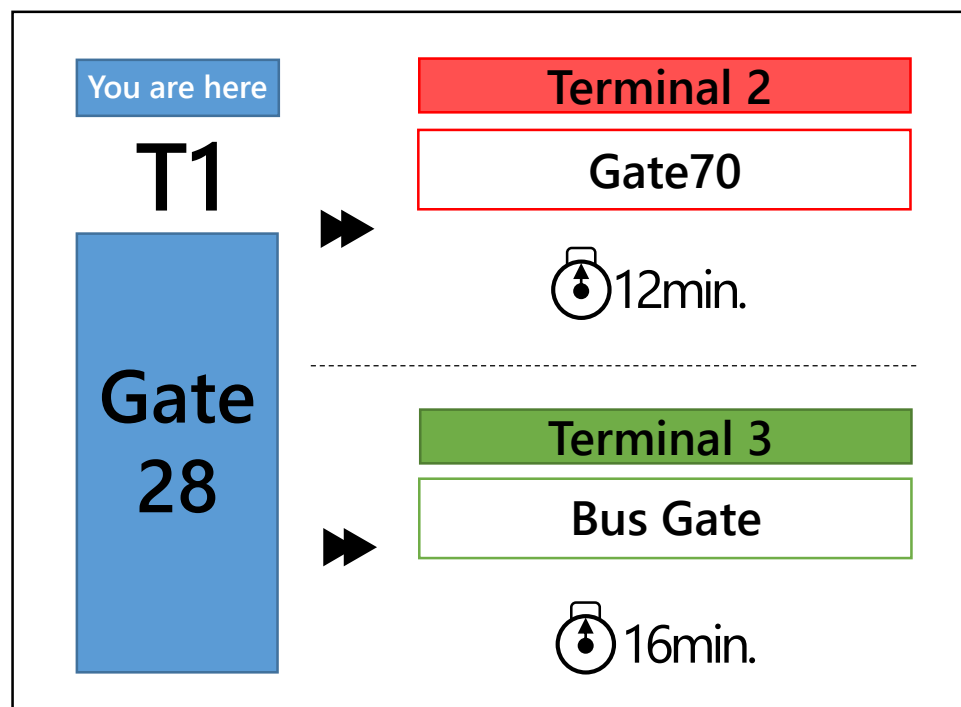

Terminal Shuttle Bus Time Table

ターミナル連絡バス時刻表

For Terminal 2 第2ターミナル行

7:12	15:12
7:42	15:42
8:12	16:12
8:42	16:42
9:12	17:12
9:42	17:27
10:12	17:47
10:42	18:07
11:12	18:27
11:42	18:47
12:12	19:07
12:42	19:47
13:12	20:27
13:42	21:07
14:12	21:47
14:42	22:27

For Terminal 3 第3ターミナル行

17:27
17:47
18:07
18:27
18:47
19:07
19:47
20:27
21:07
21:47
22:27

Estimated time required 所要時間

Due to the influence of COVID-19,
The Terminal Shuttle Bus route and operating intervals are changed.
We apologize for any inconvenience and
appreciate your understanding and cooperation.