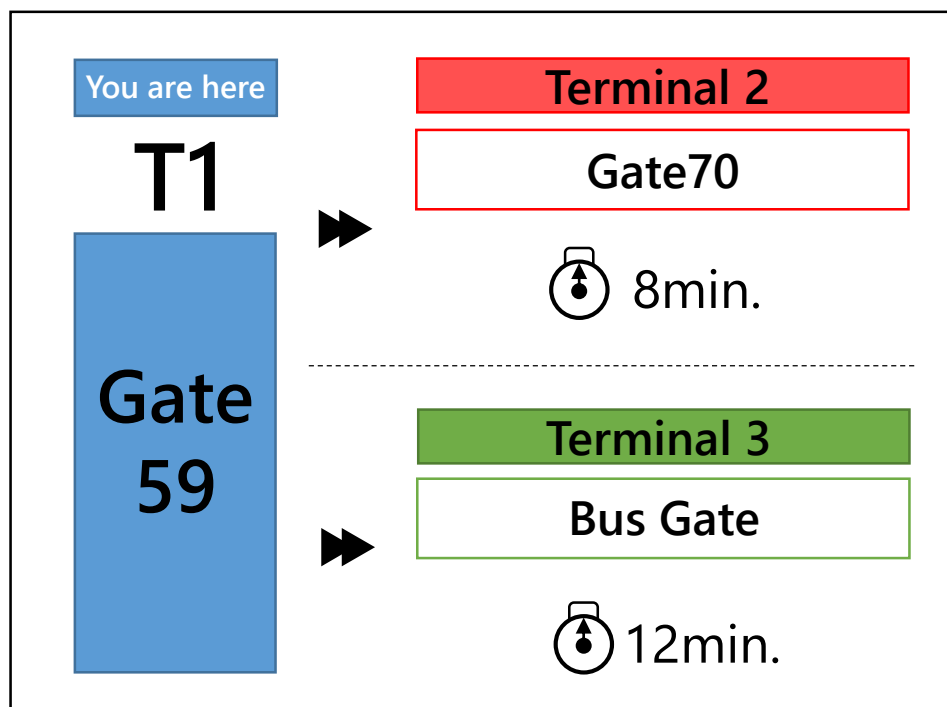

Terminal Shuttle Bus Time Table

ターミナル連絡バス時刻表

For Terminal 2 第2ターミナル行

7:20	15:20
7:50	15:50
8:20	16:20
8:50	16:50
9:20	17:20
9:50	17:31
10:20	17:51
10:50	18:11
11:20	18:31
11:50	18:51
12:20	19:11
12:50	19:51
13:20	20:31
13:50	21:11
14:20	21:51
14:50	22:31

For Terminal 3 第3ターミナル行

17:31
17:51
18:11
18:31
18:51
19:11
19:51
20:31
21:11
21:51
22:31

Estimated time required 所要時間

Due to the influence of COVID-19,
The Terminal Shuttle Bus route and operating intervals are changed.
We apologize for any inconvenience and
appreciate your understanding and cooperation.